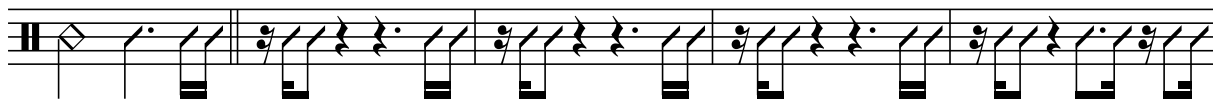

THEMA-A

27

THEMA-A

32

AUFGANG

37

KICKS

42

KICKS-2

47

53 | 1, 2, 3.

4.

FINE